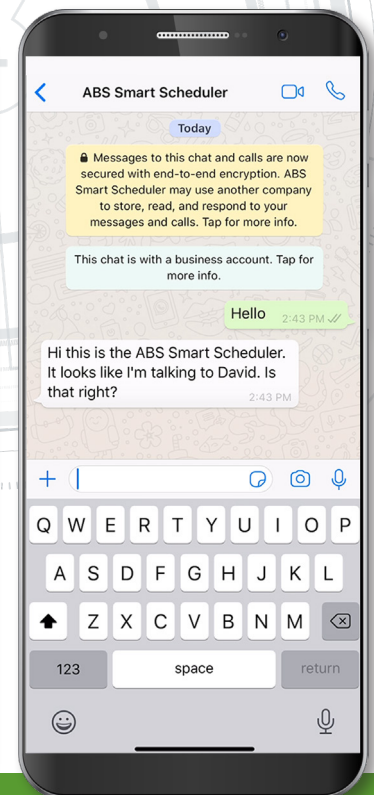

ABS SMART SCHEDULER™

Industry's only mobile survey booking tool that allows you to schedule surveys via SMS text or WhatsApp in less than a minute. Making it easy for you to schedule surveys, manage your fleet and be totally prepared before you pull into port.

With ABS Smart Scheduler™, now you can order your surveys on the go. Everything at your fingertips – with or without internet access. **Anytime. Anywhere. Any Way.**

It's all part of our continued vision for a digital maritime future that's smart, intuitive and connected.