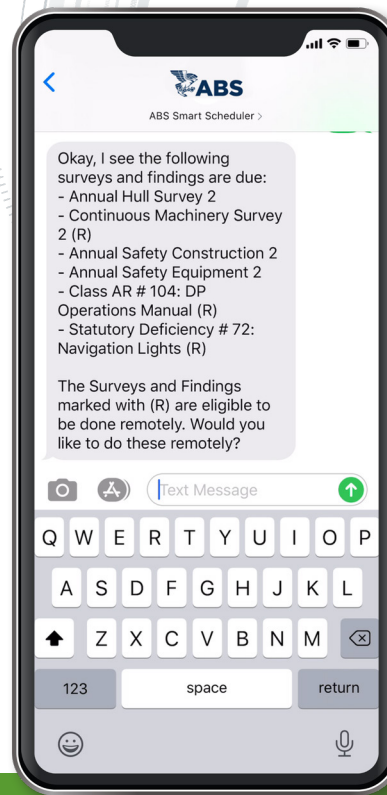

ABS SMART SCHEDULER™

Industry's only mobile survey booking tool that allows you to schedule surveys via SMS text or WhatsApp in less than a minute. Making it easy for you to schedule surveys, manage your fleet and be totally prepared before you pull into port.

With ABS Smart Scheduler™, now you can order your surveys on the go. Everything at your fingertips – with or without internet access. **Anytime. Anywhere. Any Way.**

It's all part of our continued vision for a digital maritime future that's smart, intuitive and connected.