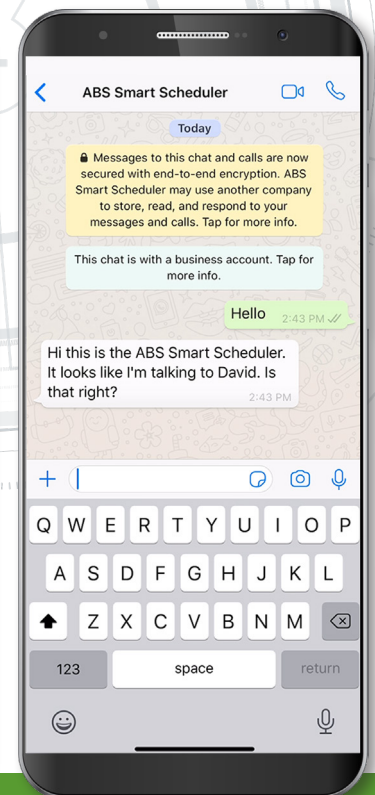

ABS SMART SCHEDULER™

Industry's only mobile survey booking tool that allows you to schedule surveys via SMS text or WhatsApp in less than a minute. Making it easy for you to schedule surveys, manage your fleet and be totally prepared before you pull into port.

With ABS Smart Scheduler™, now you can order your surveys on the go. Everything at your fingertips – with or without internet access. **Anytime. Anywhere. Any Way.**

It's all part of our continued vision for a digital maritime future that's smart, intuitive and connected.