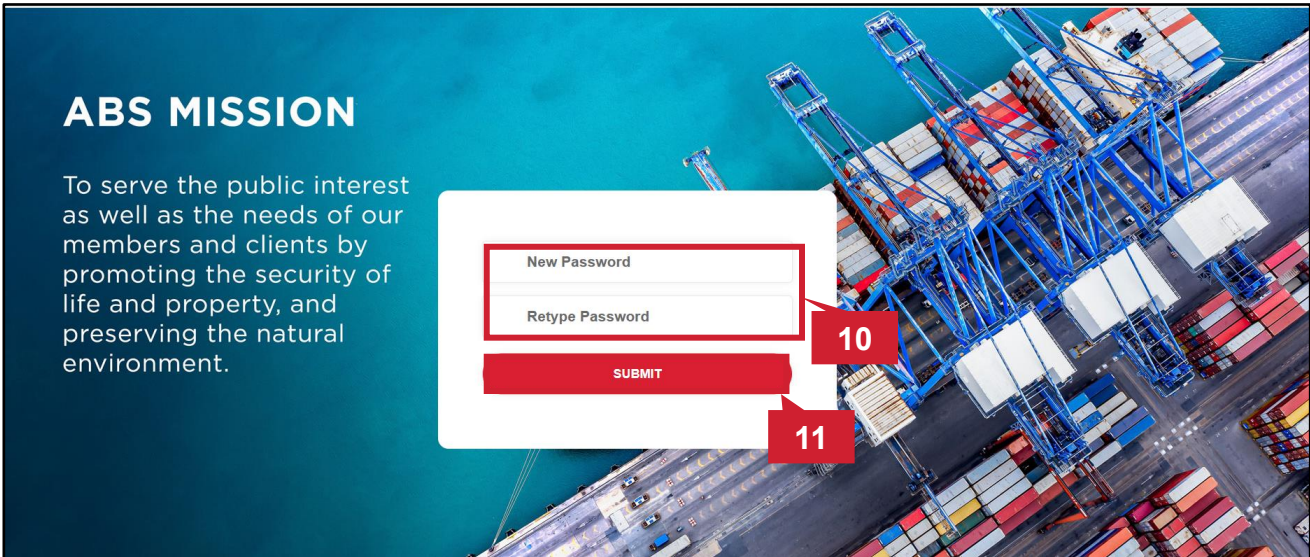

- **10** 输入 **新密码 New Password**
- **11** 点击 **提交 Submit**